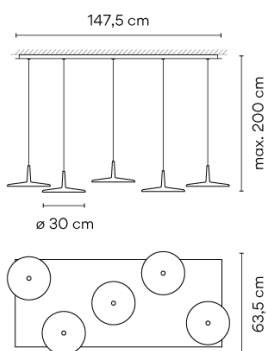

0282

Design By Lievore Altherr Molina

SKAN is a hanging lamp with a minimalist design. It is a return to the essential, combining basic shapes and pure lines. Designed by Liévore, Altherr and Molina.

Model Sheet

Optional : Extra cable length
Min. quantity, upcharge and extra lead time apply [EN]

Finish	 42 Blue M1 NCS S 5010-B10G 10 White NCS S 0300-N 37 Terra Red NCS S 4040-Y70R 24 Beige M1 NCS S 2005-Y50R 47 Green L1 NCS S 4005-G80Y 11 Black NCS S 8500-N

LED temperature color	2700 K / 3000 K / 3500 K
Dimming	DALI / CASAMBI / 1-10V PUSH

Installation type	Surface Canopy

Materials	Ceiling rose: Steel
Light source	5 x LED 9,3W 350mA E
LED	CRI>90 5205 lm 116 2700 K / 3000 K / 3500 K
Driver	Constant Current 350 110~240 V V 50~60 Hz HZ
Remarks	Surface Weight 29 Kg.

Application	Hanging lamps
Packaging	2 Box 1,71 m x 0,36 m x 0,381 m Gross weight 44,2 Net weight 29 Vol. 0,3883

Lighting effect

General Lighting

Lamp for general lighting that equally distributes the light in all directions.

Photometric Data

Other Applications

All of our products come with a five-year warranty. Check our legal terms at www.vibia.com/warranty

Vibia Lighting, S.L.U.

Office / Oficina
Progrés 4-6. 08850 Gavà. Barcelona, Spain.

International T +34 934 796 971
Spain / Portugal T +34 934 796 970

customer.service@vibia.com
vibia.com